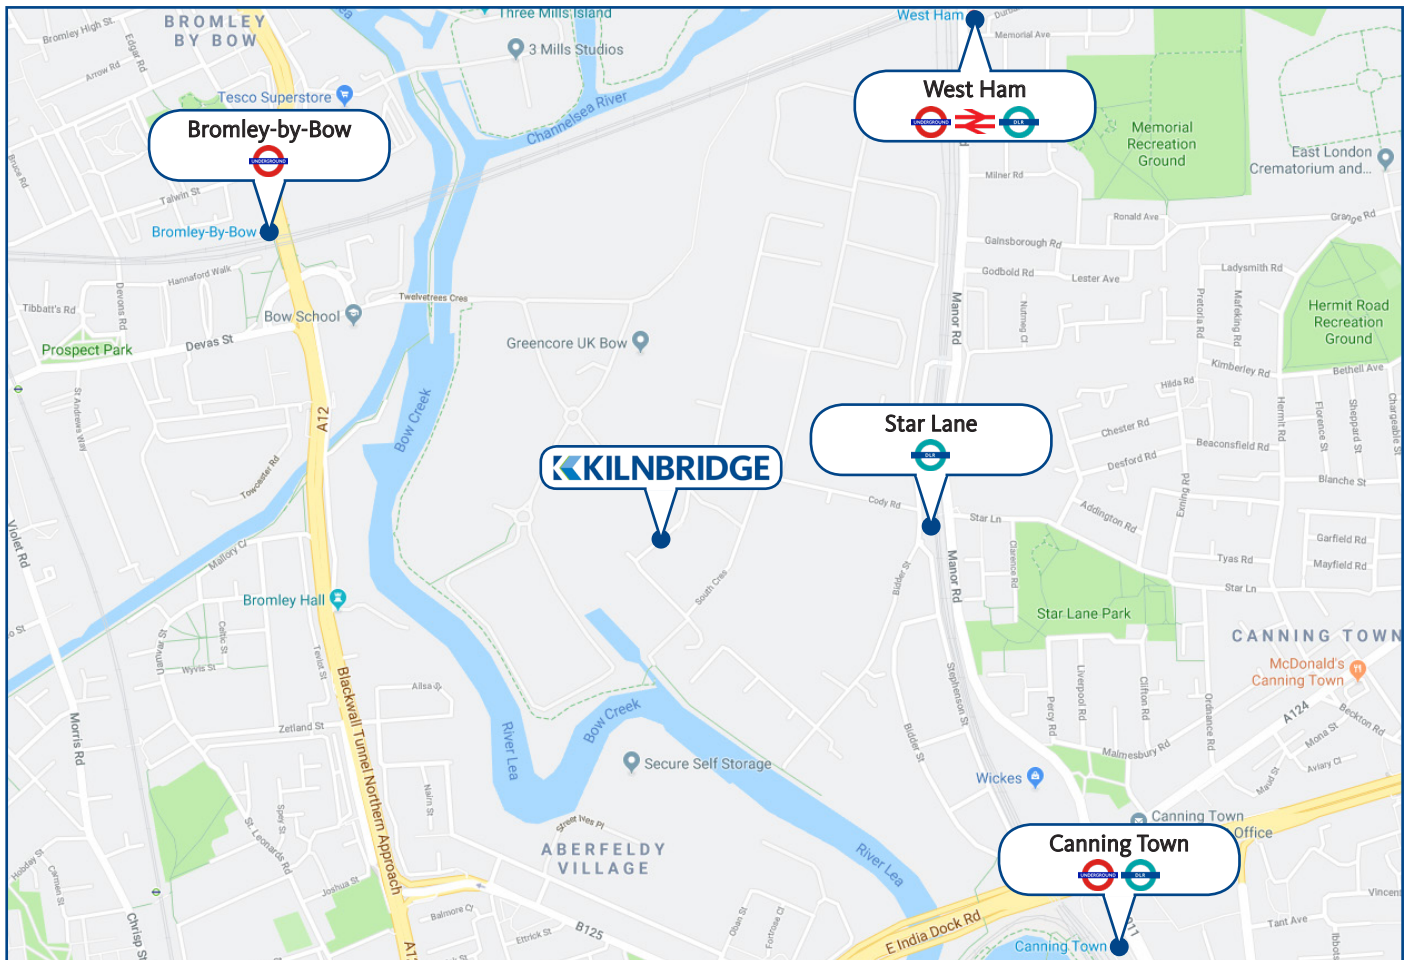

Green Travel Plan

Address: McDermott House, South Crescent, Cody Road Business Park, London, E16 4TL

London Underground

- Bromley-by-Bow (District and Hammersmith & City lines) - 10 minutes walk
- Canning Town (Jubilee line) - 10 minutes walk
- West Ham (District, Hammersmith & City and Jubilee lines) - 10 minutes walk

DLR

- Star Lane - 5 minutes walk
- Canning Town - 10 minutes walk
- West Ham - 10 minutes walk

Train

- West Ham (c2c line) - 10 minutes walk

Bus

- No. 323 (Stop H) - 2 minutes walk

Bicycle / Motorcycle

We have a bike rack capable of accommodating both bicycles and motorcycles that is open to visitors.

Car

Whilst we do have a car park at McDermott House, generally available spaces are very limited so we would advise not travelling by car if possible.

Airport

The nearest airport is London City Airport. To reach Head Office from there generally takes a 10-15 minute drive or 20 minute bicycle ride or alternatively the DLR can be taken from there to Star Lane.